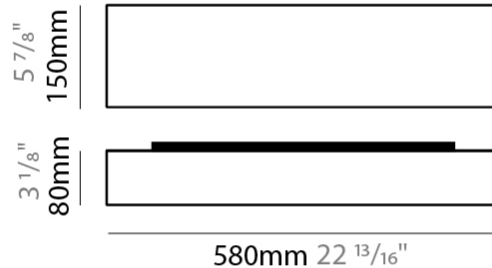

WEDGE SURFACE

D113033

base number

1. To build a product code in our configurator select the specify button on the base model # product page
2. To build a manual product code on this datasheet choose from the options listed below in blue font and add the suffix to the base model #

GENERAL

Series: Wedge
Brand: Ole
Division: Design
Mounting Type: Surface
Mounting Location: Wall / Ceiling
Subcategory: Ambient

PHYSICAL

Shape: Rectangle
Length (mm): 580
Length (in): 22 ¹³/₁₆
Width (mm): 150
Width (in): 5 ⁷/₈
Height (mm): 80
Height (in): 3 ¹/₈
Extension (mm): 80
Extension (in): 3 ¹/₈
Light Distribution: Omnidirectional
Weight (kg): 1.3
Weight (lbs): 2.9
Diffuser: Elastic Fabric - Optical White
Fixture Finish: WHI
Holder Finish: White
Fixture Material: Metal / Elastic Fabric

ELECTRICAL

Number of Lamps: 2
Lamp Type: LED Retrofit
Lamp Shape: A19
Bulb Included: Bulb Not Included
Max. Wattage Per Lamp (W): 15
Lamp Base: E26
Input Voltage (V): 120
Upon Request: 277Vac / GU24

LED

OPTICAL

RATINGS AND CERTIFICATIONS

Certified By: Certified for North American Standards
IP rating: IP20