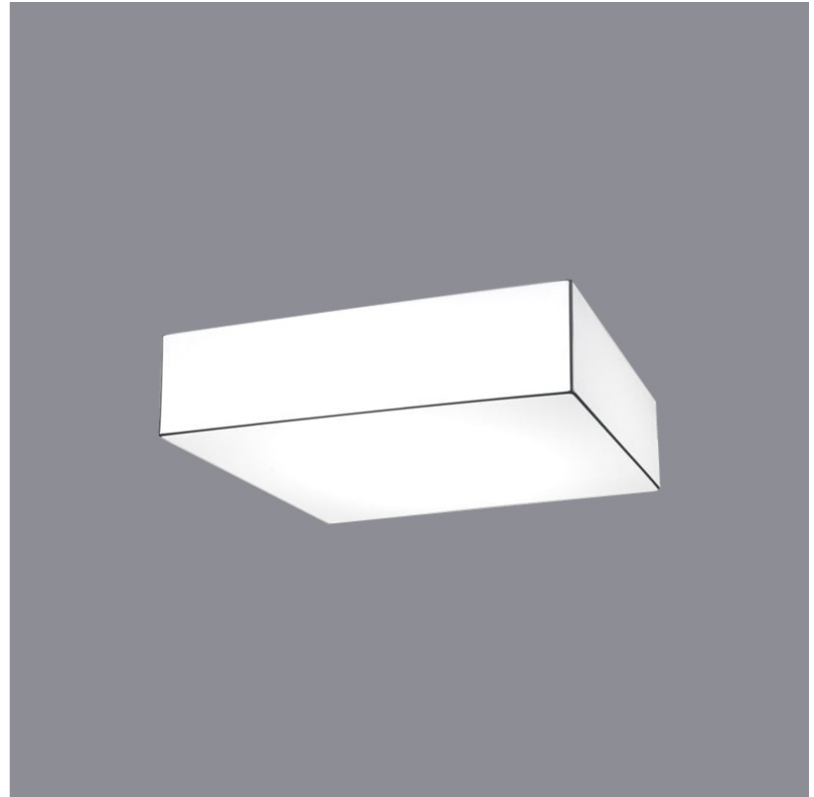

PROJECT
TYPE
SPECIFIER
QUANTITY
DATE

WEDGE SURFACE

D112035-

base number Color
Temperature

1. To build a product code in our configurator select the specify button on the base model # product page
2. To build a manual product code on this datasheet choose from the options listed below in blue font and add the suffix to the base model #

GENERAL

Series: Wedge
Brand: Ole
Division: Design
Mounting Type: Surface
Mounting Location: Wall / Ceiling
Subcategory: Ambient

PHYSICAL

Shape: Square
Length (mm): 600
Length (in): 23 5/8
Width (mm): 600
Width (in): 23 5/8
Height (mm): 160
Height (in): 6 5/16
Light Distribution: Omnidirectional
Weight (kg): 2.7
Weight (lbs): 5.9
Diffuser: Elastic Fabric - Optical White
Fixture Finish: WHI
Fixture Material: Metal / Elastic Fabric

ELECTRICAL

Lamp Type: LED
Input Wattage (W): 30.25
Total Output Wattage (W): 25.3
Dimming: Non-Dimmable / 0-10V Dimming
Driver Included: Yes
Driver Location: Integrated
Driver Type: Constant Current - Universal
Driver Class: Class 2
Input Voltage (V): 120 - 277
Constant Current (MA): 700

LED

Color Temperature (°K): 3000 / 4000
Max. Delivered Lumen (lm): 2400 / 2510
CRI: >80 CRI
Lamp Life (hrs): 50000

OPTICAL

RATINGS AND CERTIFICATIONS

Certified By: Certified for North American Standards
IP rating: IP20