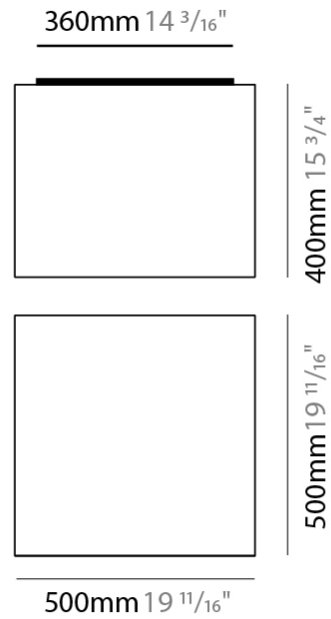

PROJECT
TYPE
SPECIFIER
QUANTITY
DATE

WEDGE SURFACE

D112032

base number

1. To build a product code in our configurator select the specify button on the base model # product page
2. To build a manual product code on this datasheet choose from the options listed below in blue font and add the suffix to the base model #

GENERAL

Series: Wedge
Brand: Ole
Division: Design
Mounting Type: Surface
Mounting Location: Wall / Ceiling
Subcategory: Ambient

PHYSICAL

Shape: Cube
Length (mm): 500
Length (in): 19 ¹¹/₁₆
Width (mm): 500
Width (in): 19 ¹¹/₁₆
Height (mm): 400
Height (in): 15 ³/₄
Light Distribution: Omnidirectional
Weight (kg): 2.6
Weight (lbs): 5.7
Diffuser: Elastic Fabric - Optical White
Fixture Finish: WHI
Holder Finish: White
Fixture Material: Metal / Elastic Fabric

ELECTRICAL

Number of Lamps: 4
Lamp Type: LED Retrofit
Lamp Shape: A19
Bulb Included: Bulb Not Included
Max. Wattage Per Lamp (W): 15
Lamp Base: E26
Input Voltage (V): 120
Upon Request: 277Vac / GU24

LED

OPTICAL

RATINGS AND CERTIFICATIONS

Certified By: Certified for North American Standards
IP rating: IP20