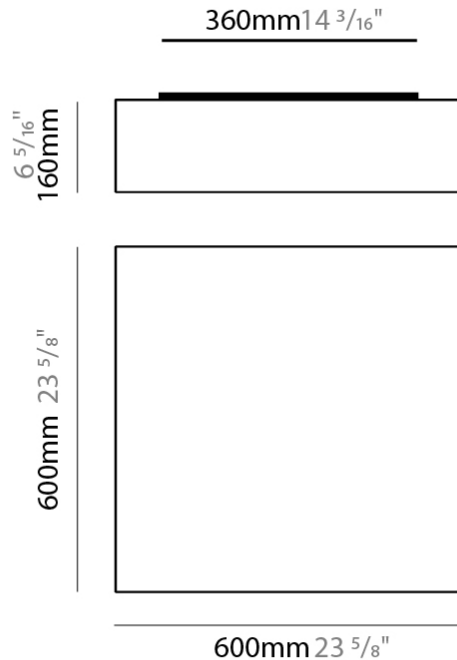

PROJECT
TYPE
SPECIFIER
QUANTITY
DATE

WEDGE SURFACE

D112035-

base number Color
Temperature

1. To build a product code in our configurator select the specify button on the base model # product page
2. To build a manual product code on this datasheet choose from the options listed below in blue font and add the suffix to the base model #

GENERAL

Series: Wedge
Brand: Ole
Division: Design
Mounting Type: Surface
Mounting Location: Wall / Ceiling
Subcategory: Ambient

PHYSICAL

Shape: Square
Length (mm): 600
Length (in): 23 5/8
Width (mm): 600
Width (in): 23 5/8
Height (mm): 160
Height (in): 6 5/16
Light Distribution: Omnidirectional
Weight (kg): 2.7
Weight (lbs): 5.9
Diffuser: Elastic Fabric - Optical White
Fixture Finish: WHI
Fixture Material: Metal / Elastic Fabric

ELECTRICAL

Lamp Type: LED
Input Wattage (W): 30.25
Total Output Wattage (W): 25.3
Dimming: Non-Dimmable / 0-10V Dimming
Driver Included: Yes
Driver Location: Integrated
Driver Type: Constant Current - Universal
Driver Class: Class 2
Input Voltage (V): 120 - 277
Constant Current (MA): 700

LED

Color Temperature (°K): 3000 / 4000
Max. Delivered Lumen (lm): 2400 / 2510
CRI: >80 CRI
Lamp Life (hrs): 50000

OPTICAL

RATINGS AND CERTIFICATIONS

Certified By: Certified for North American Standards
IP rating: IP20