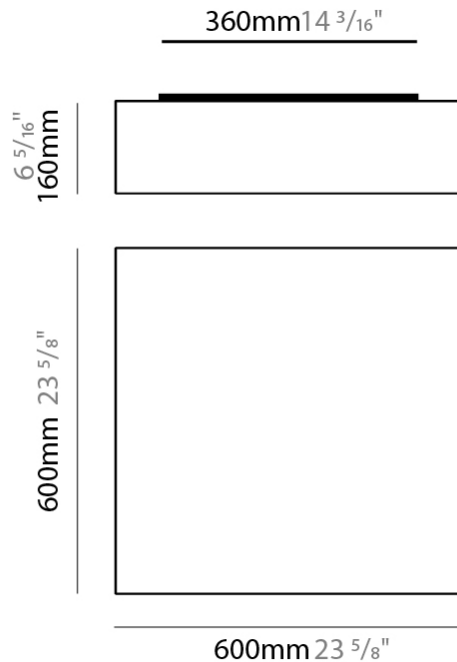

PROJECT
TYPE
SPECIFIER
QUANTITY
DATE

WEDGE SURFACE

D112034

base number

1. To build a product code in our configurator select the specify button on the base model # product page
2. To build a manual product code on this datasheet choose from the options listed below in blue font and add the suffix to the base model #

GENERAL

Series: Wedge
Brand: Ole
Division: Design
Mounting Type: Surface
Mounting Location: Wall / Ceiling
Subcategory: Ambient

PHYSICAL

Shape: Square
Length (mm): 600
Length (in): 23 ⁵/₈
Width (mm): 600
Width (in): 23 ⁵/₈
Height (mm): 160
Height (in): 6 ⁵/₁₆
Light Distribution: Omnidirectional
Weight (kg): 2.7
Weight (lbs): 5.9
Diffuser: Elastic Fabric - Optical White
Fixture Finish: WHI
Holder Finish: White
Fixture Material: Metal / Elastic Fabric

ELECTRICAL

Number of Lamps: 4
Lamp Type: LED Retrofit
Lamp Shape: A19
Bulb Included: Bulb Not Included
Max. Wattage Per Lamp (W): 15
Lamp Base: E26
Input Voltage (V): 120
Upon Request: 277Vac / GU24

LED

OPTICAL

RATINGS AND CERTIFICATIONS

Certified By: Certified for North American Standards
IP rating: IP20