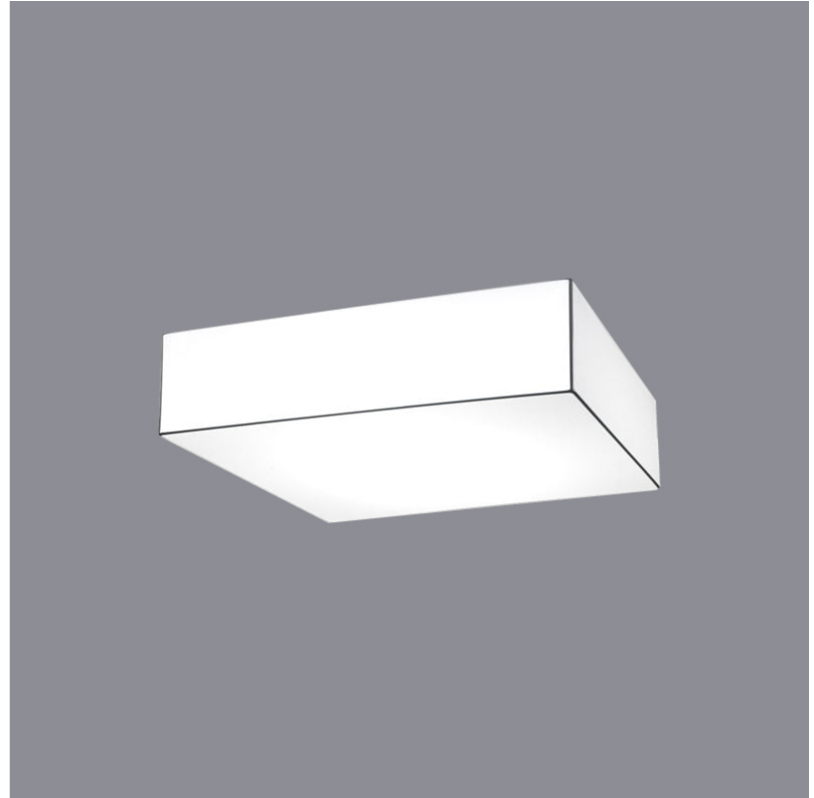

PROJECT
TYPE
SPECIFIER
QUANTITY
DATE

WEDGE SURFACE

D112034

base number

1. To build a product code in our configurator select the specify button on the base model # product page
2. To build a manual product code on this datasheet choose from the options listed below in blue font and add the suffix to the base model #

GENERAL

Series: Wedge
Brand: Ole
Division: Design
Mounting Type: Surface
Mounting Location: Wall / Ceiling
Subcategory: Ambient

PHYSICAL

Shape: Square
Length (mm): 600
Length (in): 23 ⁵/₈
Width (mm): 600
Width (in): 23 ⁵/₈
Height (mm): 160
Height (in): 6 ⁵/₁₆
Light Distribution: Omnidirectional
Weight (kg): 2.7
Weight (lbs): 5.9
Diffuser: Elastic Fabric - Optical White
Fixture Finish: WHI
Holder Finish: White
Fixture Material: Metal / Elastic Fabric

ELECTRICAL

Number of Lamps: 4
Lamp Type: LED Retrofit
Lamp Shape: A19
Bulb Included: Bulb Not Included
Max. Wattage Per Lamp (W): 15
Lamp Base: E26
Input Voltage (V): 120
Upon Request: 277Vac / GU24

LED

OPTICAL

RATINGS AND CERTIFICATIONS

Certified By: Certified for North American Standards
IP rating: IP20